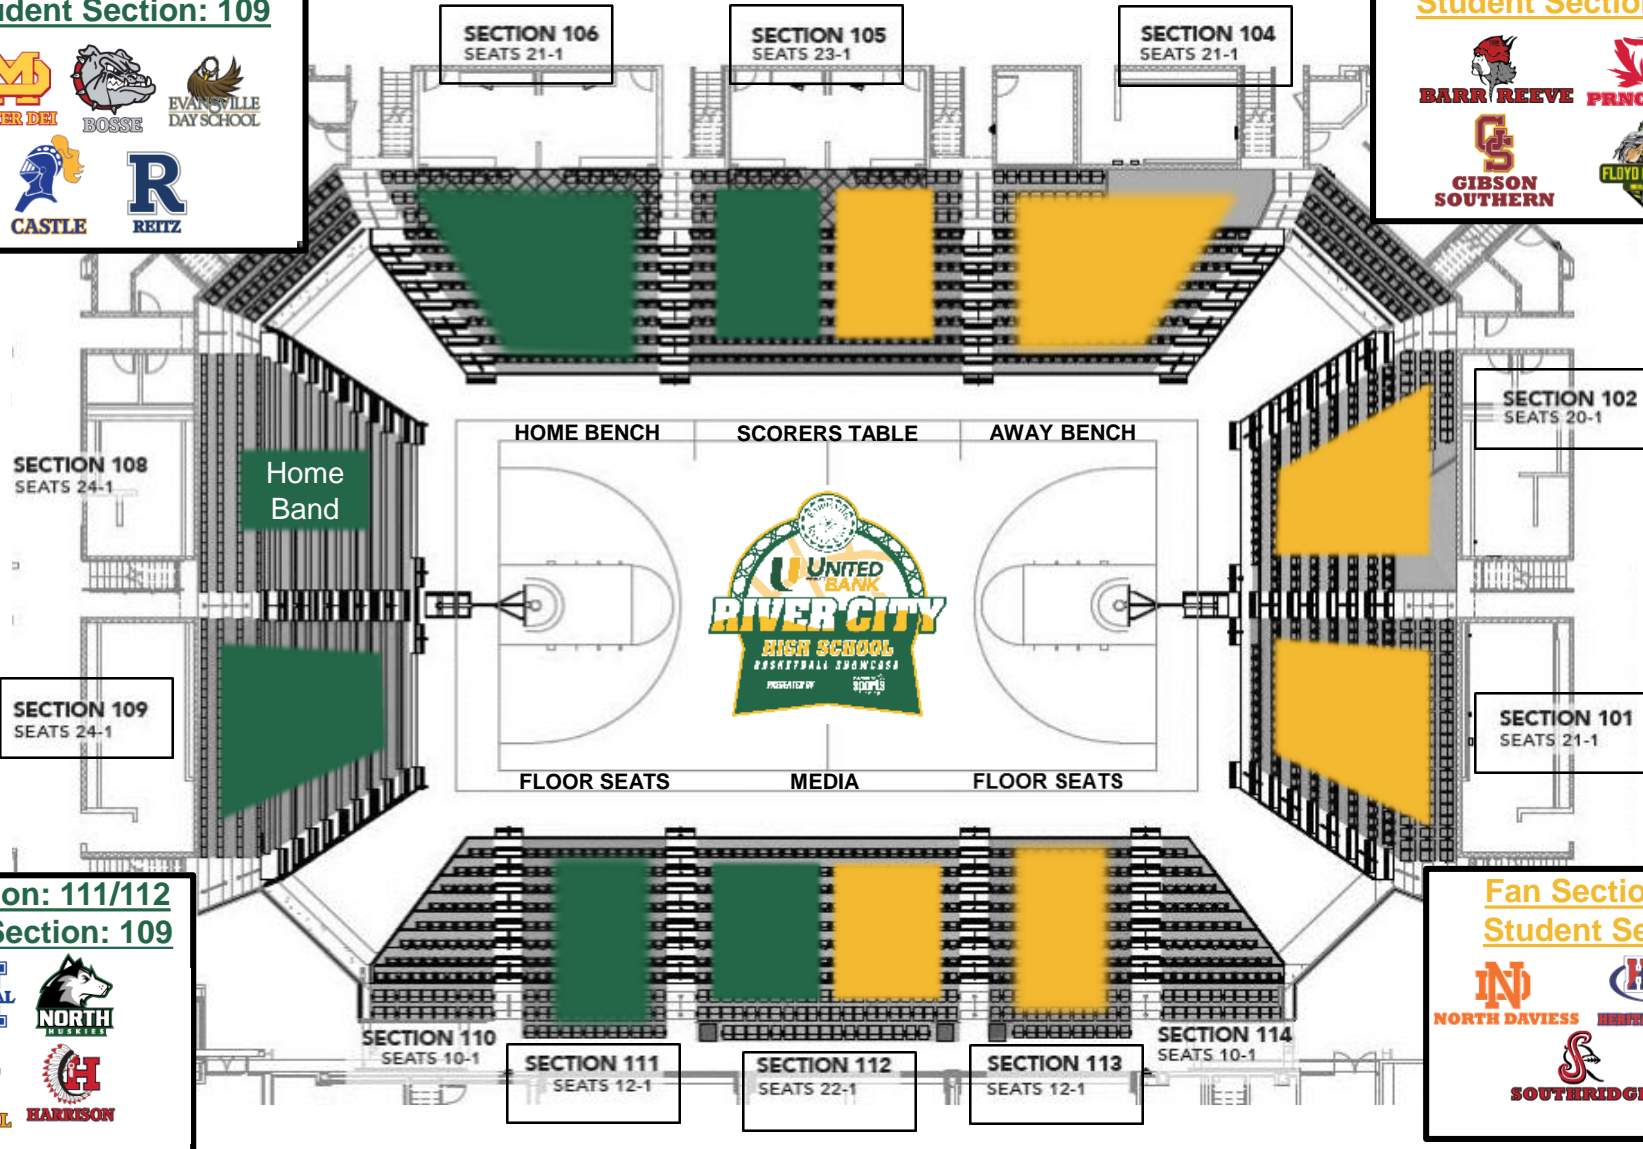

2019 UNITED FIDELITY BANK RIVER CITY SHOWCASE

USI Screaming Eagles Arena
Seating Chart

Fan Section: 105/106
Student Section: 109

MATER DEI BOSSE EVANSVILLE DAY SCHOOL
CASTLE REITZ

Fan Section: 104/105
Student Section: 102

BARR REEVE PRINCETON
GIBSON SOUTHERN FLOYD CENTRAL

Fan Section: 111/112
Student Section: 109

MEMORIAL NORTH MUSKELT
CENTRAL HARRISON

Fan Section: 112/113
Student Section: 101

NORTH DAVIESS HERITAGE HILLS M.T. VERNON
SOUTHERIDGE JASPER

*All tickets are general admission. The sections designated above are to help school fan sections congregate together.